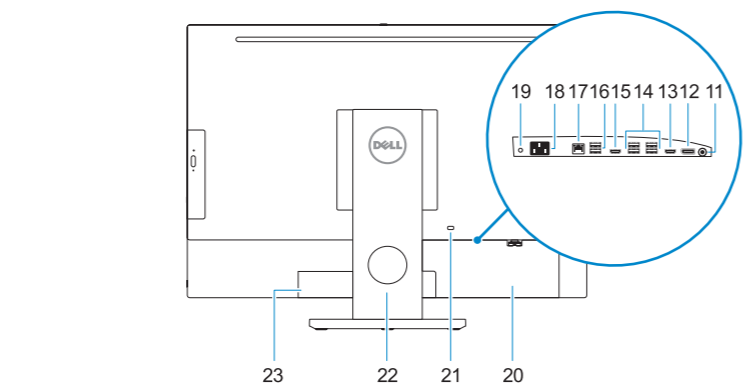

## Features

Recursos

1. Microphone
2. Camera (optional)
3. Camera privacy latch (optional)
4. Camera status light (optional)
5. Microphone
6. Optical drive (optional)
7. On Screen Display (OSD) buttons
8. Hard drive status light
9. Power status light
10. Power button/Power light
11. Audio port
12. DisplayPort
13. HDMI-out port
14. USB 3.0 ports
15. HDMI-in port (optional)
16. USB 2.0 ports
17. Network port
18. Power connector port
19. Power diagnostic light
20. Cable cover
21. Security cable slot
22. Stand
23. Service tag label
24. Headset connector
25. USB 3.0 Type-C port
26. USB 3.0 port with PowerShare
27. Media card reader